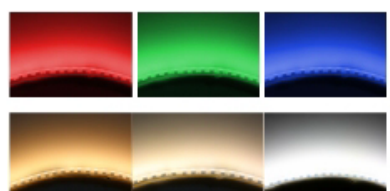

**FOCUS ON LED STRIP LIGHTING**

- HIGH CRI LED
- COLOR CONSISTENCY
- HIGH EFFICACY
- COLOR PURITY

## Flexible led strip

### 5050 4in1

**60LEDs/m 14.4w/m**

Nano cased	silicone dropped	silicone cased	silicone poured	silicone enclosed
IP20/IP62	IP65	IP66	IP67	IP68

3000K	4000K	6000K
Low Decay	Long Lifespan >35000 hrs	3 YEAR

Part No.	LED/m	Volt(DC)	CRI (Ra)	Color	Power ± 5%	W/WW(K)	IPXX
LC60-N5050-RGBW-12/24-IP20	60	12V 24V	80-95	RGB 3in1+W	14.4W/M	6500 3500 5500 2700 4500 2400	IP20
LC60-W5050-RGBW-12/24-IP65							IP65
LC60-W5050-RGBW-12/24-IP66							IP66
LC60-W5050-RGBW-12/24-IP67							IP67
LC60-W5050-RGBW-12/24-IP68							IP68